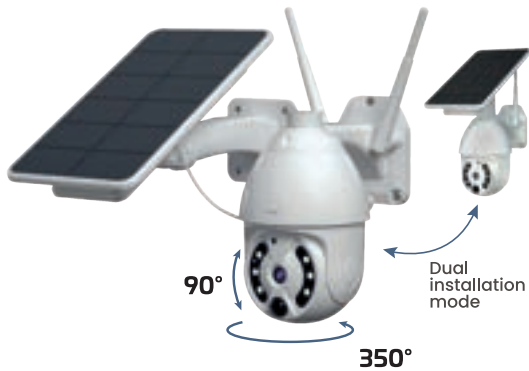

85° viewing angle

2K

Video resolution

VTA-84612

Privacy Motion Cam Primus

Smart motion tracking

2K

Video resolution

VTA-84599

95° viewing angle

Night vision

Recording Cloud*

Rotate screen

Indoor use

Solar Motion Outdoor Cam Ellipse

VTA-84611

85° viewing angle

Works with solar panels or connected directly to the power grid.

Rechargeable

Video resolution

Color night vision

Outdoor WiFi Cam Somma II

VTA-84616

85° viewing angle