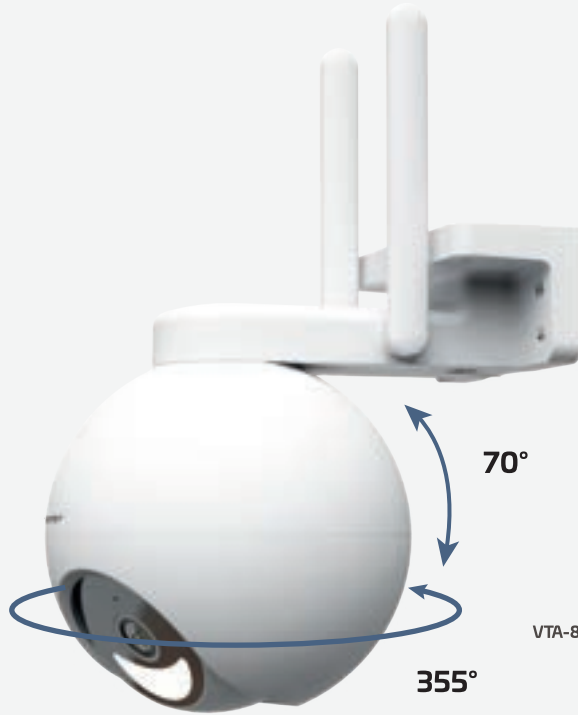

Outdoor WiFi Cam

VTA-84730

RJ45 port

Video resolution

Color night vision

Color vision

Micro SD port

Motion detection

Two-way audio

WiFi IK10 Outdoor Cam Axon

VTA-84830

- Anti-damage anti-shock protection IK10
- 100° viewing angle

2K Video resolution

WiFi Cam System Quadrant

VTA-84725

- Rechargeable cam
- 120° viewing angle

Wireless range 50m
2K Video resolution

Motion Outdoor Cam Ratio

- 109° viewing angle
- Color night vision

Smart motion tracking
2K Video resolution

VTA-84701

WiFi Cam System Air Kit

VTA-84720

- Rechargeable cameras
- Wireless range up to 50m
- 120° viewing angle
- 2K Video resolution
- Micro SD port

WiFi Cam System Quartic

VTA-84711

- Smart motion tracking
- 109° viewing angle
- Includes pre-installed 1TB
- Wireless range up to 300m
- 2K Video resolution

Touch Panel For SIP Smart Video Phone

VTA-84711