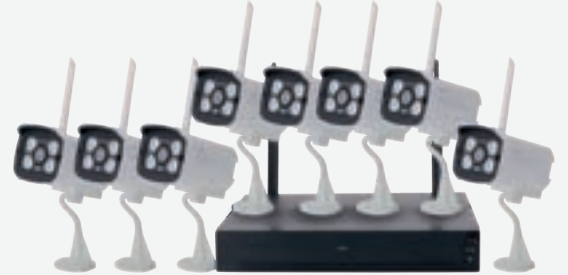

- Includes pre-installed 1TB
- 109° viewing angle
- Full HD Video resolution
- Micro SD port

SIP Smart Video Door Phone

- Card IC
- 100° viewing angle
- 1 Mpx Video resolution
- LCD 4.3"
- Full HD 1080p Video resolution

WiFi Cam System Quadrant

VTA-84710

Includes pre-installed

Wireless range up to 120m

Video resolution

WiFi Cam System Octagon

VTA-84715

Includes pre-installed